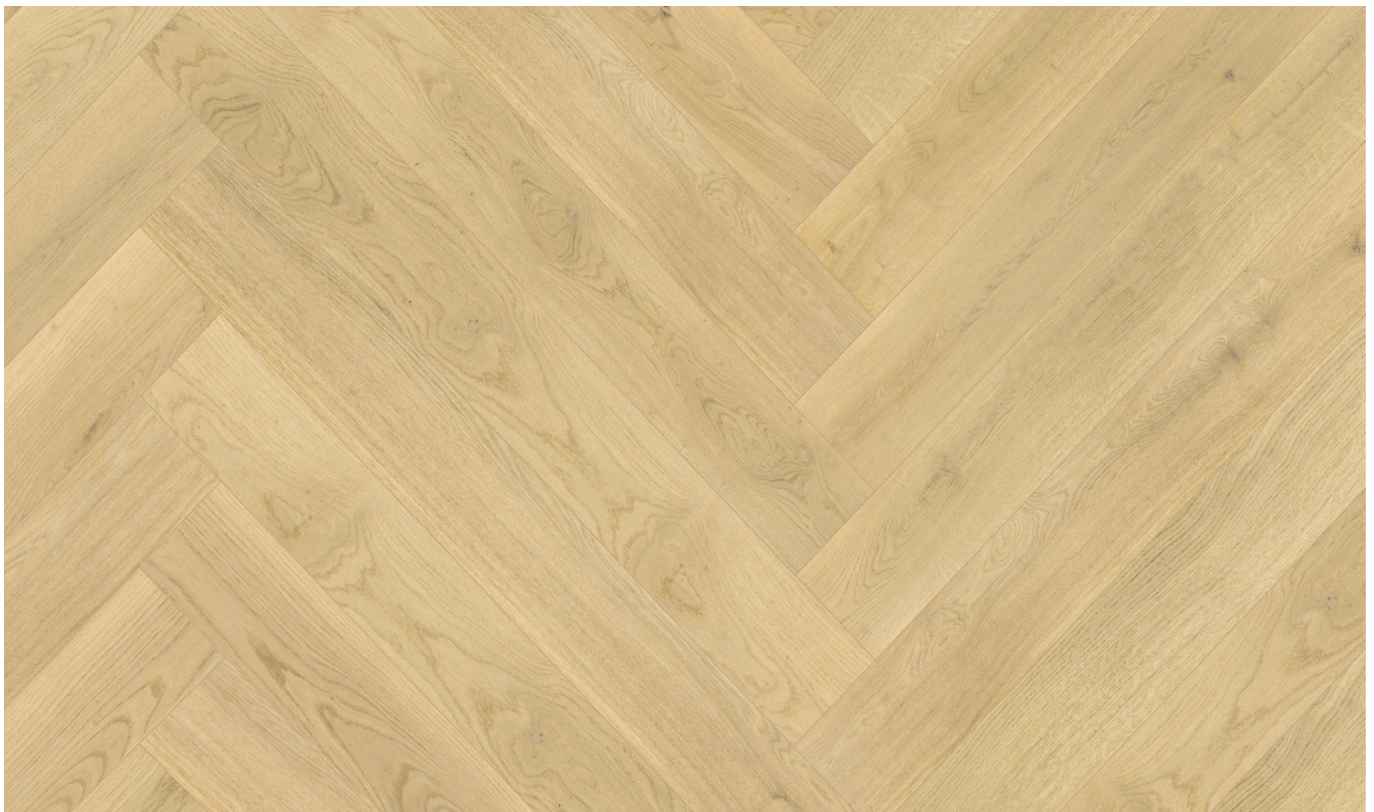

## Oak Herringbone AB Pure Line 4B Brushed Gloss 5%

Wood	oak
Pattern	herringbone
Grading	AB
Brushing	yes
Stained Pores	no
Joint	EstaClic (Patented by Unilin) or T&G
Surface Treatment	extra matt lacquer
Color Tone	clear
Wood Hardness (Brinell)	2,9 - 3,7
Dimensions	14 x 100 x 700 mm
Package	1 Pack 6 pcs: 1,68 m2
Index	14002